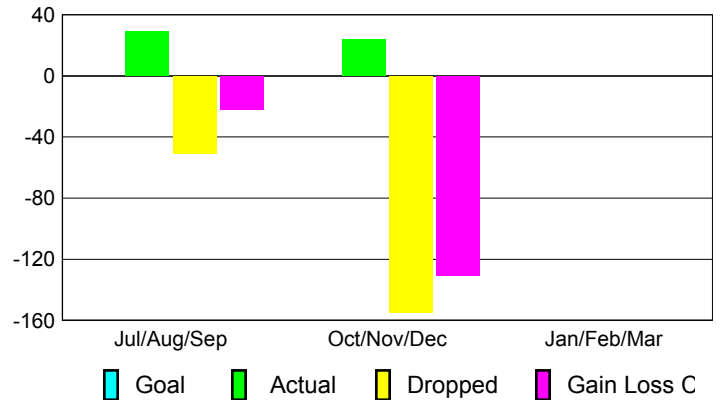

### YTD Status Quo Clubs 2012-2013

Status Quo Clubs Compared to Status Quo Members

## MEMBERSHIP

Membership Results  
2012-2013

Membership  
2011-2012

Month	Net Memb Goal	Actual New Memb	Actual Dropped Memb	Gain/Loss of Memb	Gain/Loss of Memb
Jul/Aug/Sep		29	-51	-22	-12
Oct/Nov/Dec		24	-155	-131	-78
Jan/Feb/Mar					-13
<b>Totals</b>		<b>53</b>	<b>-206</b>	<b>-153</b>	<b>-103</b>

### Membership Results 2012-2013

Goal, New, Dropped, Gain/Loss

### Comparison of Membership Gain/Loss

Current Year Compared to the Previous Year