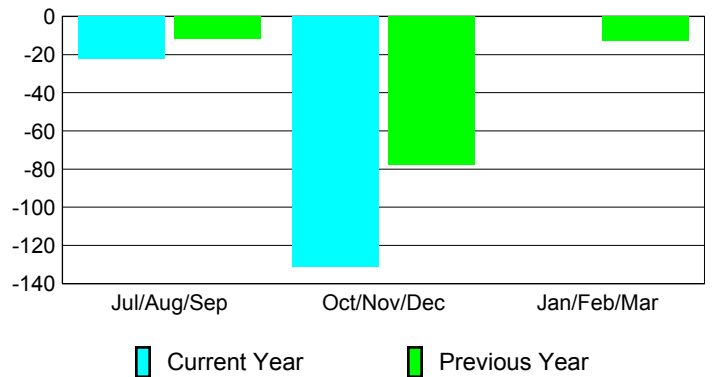

Gender Comparison 2012-2013

Jul/Aug/Sep

Oct/Nov/Dec

Jan/Feb/Mar

Male

Female