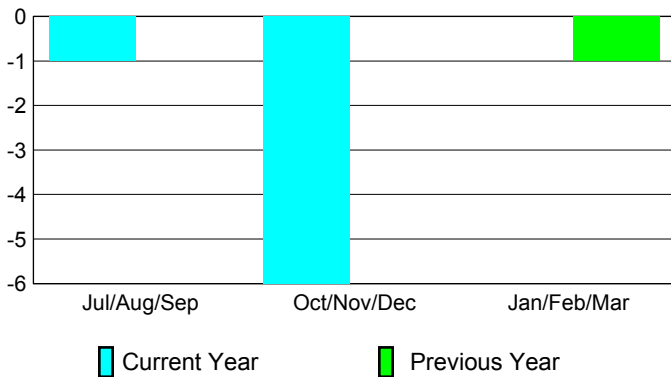

2012-2013 GMT Reports for District (or Undistricted) **District B 6**

GMT: Joel Rosendo Gómez Franco

Location: MEXICO

GMT CA: 3

CLUBS

Club Results
2012-2013

Clubs
2011-2012

Month	New Club Goal	Actual New Clubs	Actual Dropped Clubs	Gain/Loss of Clubs	Gain/Loss of Clubs
Jul/Aug/Sep		0	-1	-1	0
Oct/Nov/Dec		0	-6	-6	0
Jan/Feb/Mar					-1
Totals		0	-7	-7	-1

Club Results 2012-2013

Goal, New, Dropped, Gain/Loss

Comparison of Club Gain/Loss

Current Year Compared to the Previous Year

YTD Status Quo Clubs 2012-2013

Status Quo Clubs Compared to Status Quo Members

MEMBERSHIP

Membership Results
2012-2013

Membership
2011-2012

Month	Net Memb Goal	Actual New Memb	Actual Dropped Memb	Gain/Loss of Memb	Gain/Loss of Memb
Jul/Aug/Sep		29	-51	-22	-12
Oct/Nov/Dec		24	-155	-131	-78
Jan/Feb/Mar					-13
Totals		53	-206	-153	-103

Membership Results 2012-2013

Goal, New, Dropped, Gain/Loss

Comparison of Membership Gain/Loss

Current Year Compared to the Previous Year

Gender Comparison 2012-2013

Jul/Aug/Sep

Oct/Nov/Dec

Jan/Feb/Mar

Male

Female