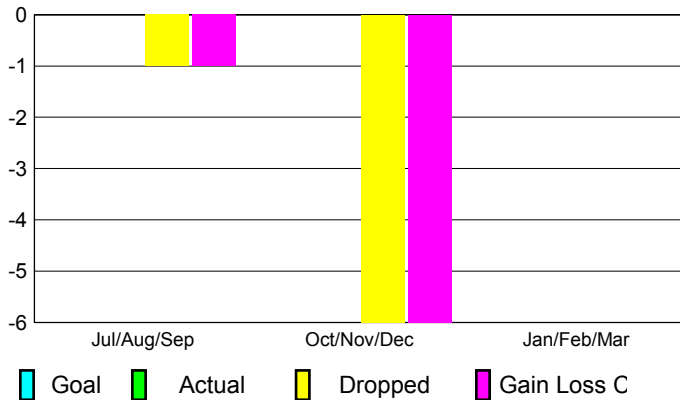

## CLUBS

Club Results  
2012-2013

Clubs  
2011-2012

Month	New Club Goal	Actual New Clubs	Actual Dropped Clubs	Gain/Loss of Clubs	Gain/Loss of Clubs
Jul/Aug/Sep		0	-1	-1	0
Oct/Nov/Dec		0	-6	-6	0
Jan/Feb/Mar					-1
<b>Totals</b>		<b>0</b>	<b>-7</b>	<b>-7</b>	<b>-1</b>

### Club Results 2012-2013

Goal, New, Dropped, Gain/Loss